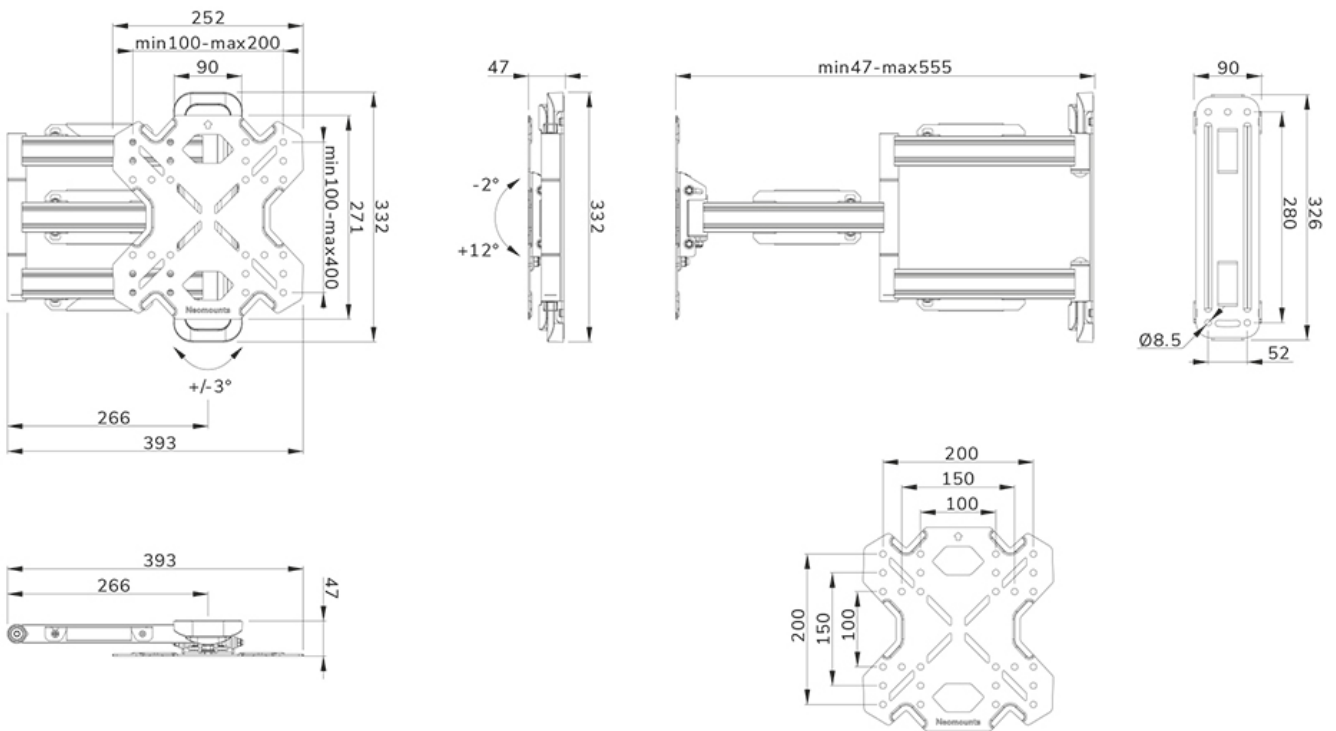

### Neomounts LEVEL-850 WL40S-850BL12 Full motion TV mount wall - 32-55" - max 40 kg - VESA 100x100-200x200 - d 4,7-55,5 cm - level adjustment - Rapid Install-model incl. fixing template - black

The Neomounts WL40S-850BL12 LEVEL is a full motion wall mount for flat screens up to 55" with a maximum weight capacity of 40 kg. The versatile tilt (14°) and swivel (60°) technology allows you to create the optimum viewing angle. The mount can be levelled for the perfect installation.

The LEVEL-850 wall mount has a depth of 4,7-55,5 cm and is suitable for screens that meet VESA hole pattern 100x100 to 200x200mm.

The WL40S-850BL12 features a nifty Easy-release system, that allows you to attach the TV in a wink of an eye. A separate spirit level tool is included with the wall mount, as well as a fixing template, to ensure easy installation of the mount. The mount is equipped with high quality steel cable management, to secure any loose cables at the back of the screen.

## NEOMOUNTS WL40S-850BL12 TV MOUNT WALL 32-55" - FULL MOTION - FAST INSTALLATION

Neomounts

Measuring unit: mm