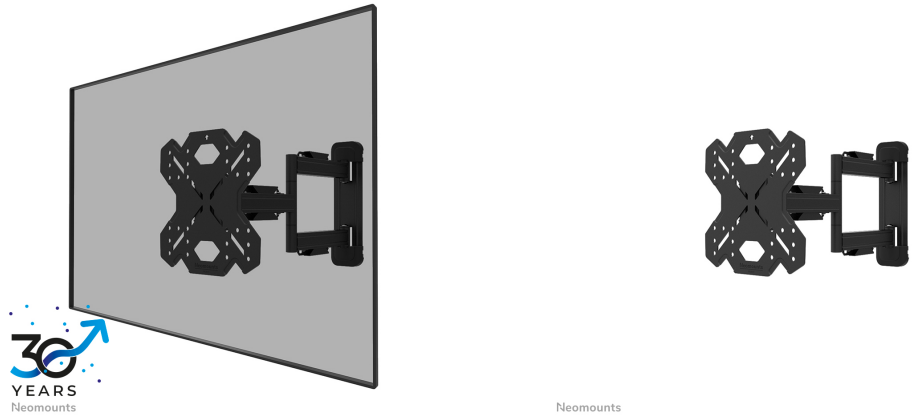

#### FUNCTIE

Type	Tilt Swivel Full motion
Lockable	Not lockable
Tilt (degrees)	+12°, -2°
Swivel (degrees)	60°
Rotate (degrees)	+3°, -3°
Height	27,1 cm
Width	25,2 cm
Depth	4,7 cm

### Neomounts LEVEL-850 WL40S-850BL12 Full motion TV mount wall - 32-55" - max 40 kg - VESA 100x100-200x200 - d 4,7-55,5 cm - level adjustment - Rapid Install-model incl. fixing template - black

The Neomounts WL40S-850BL12 LEVEL is a full motion wall mount for flat screens up to 55" with a maximum weight capacity of 40 kg. The versatile tilt (14°) and swivel (60°) technology allows you to create the optimum viewing angle. The mount can be levelled for the perfect installation.

The LEVEL-850 wall mount has a depth of 4,7-55,5 cm and is suitable for screens that meet VESA hole pattern 100x100 to 200x200mm.

The WL40S-850BL12 features a nifty Easy-release system, that allows you to attach the TV in a wink of an eye. A separate spirit level tool is included with the wall mount, as well as a fixing template, to ensure easy installation of the mount. The mount is equipped with high quality steel cable management, to secure any loose cables at the back of the screen.