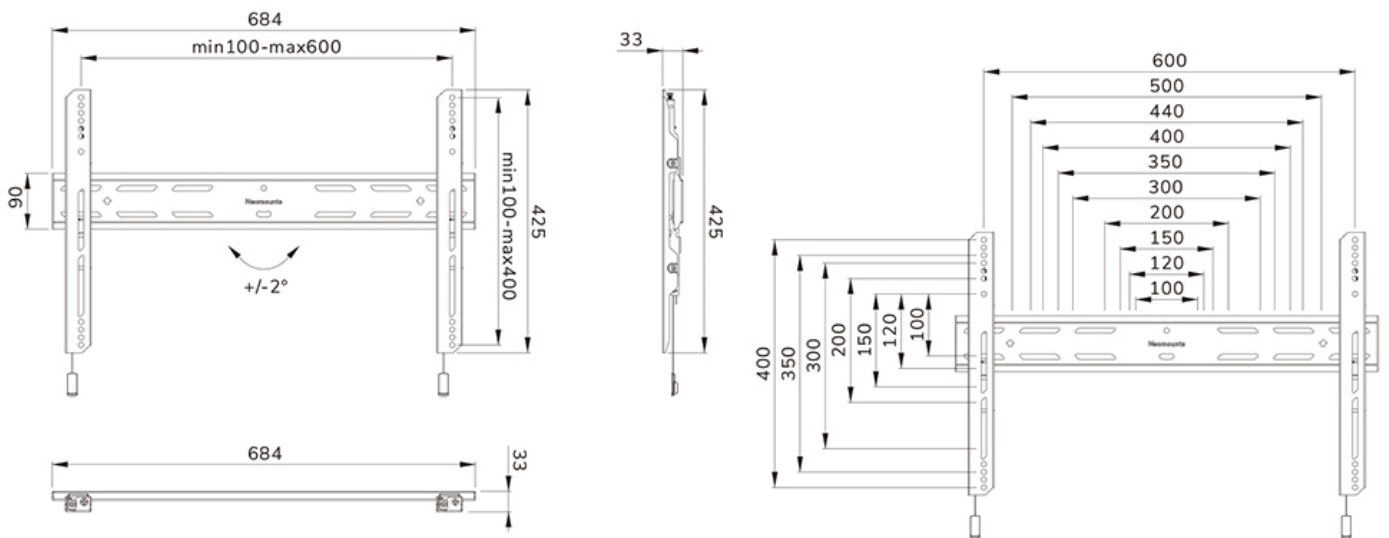

FUNCTIE

Type	Fixed
Height adjustment	2 cm
Lockable	Lockable - Security screw included
Height	42,5 cm
Width	68,4 cm
Depth	3,3 cm
Adjustment type	Micro adjustment

INFORMATION

Series	LEVEL 850
Color	Black
Main material	Steel
Warranty	5 year

Part of

[Click here](#)

Neomounts LEVEL-850 WL30S-850BL16 Fixed TV mount wall - 42-86" - max 60 kg - VESA 100x100-600x400 - d 3,3 cm - level adjustment - lockable (incl. security screw, excl. lock) - Rapid Install-model incl. fixing template - black

The Neomounts WL30S-850BL16 LEVEL is a fixed wall mount for flat screens up to 86" with a maximum weight capacity of 60 kg. Height and level adjustment is available for the perfect installation.

The LEVEL-850 wall mount has a depth of 3,3 cm and is suitable for screens that meet VESA hole pattern 100x100 to 600x400mm. It is possible to lock the wall mount using the included anti-theft screw or a padlock (not included).

WL30S-850BL16

NEOMOUNTS WL30S-850BL16 TV MOUNT WALL
42-86" - FIXED - LOCKABLE - FAST INSTALLATION

Neomounts

Measuring unit: mm