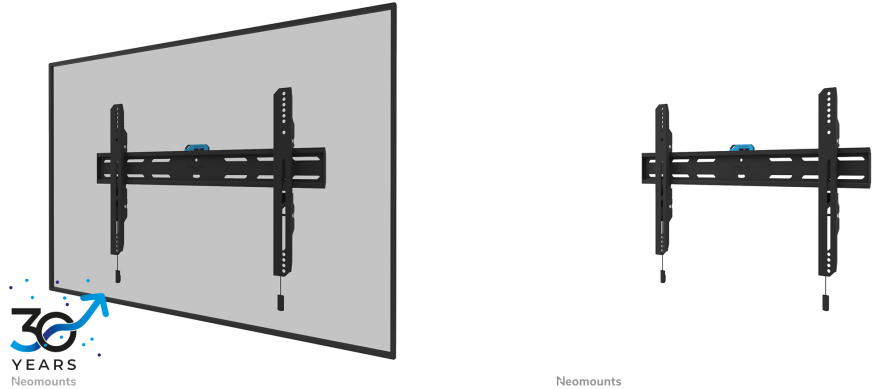

WL30S-850BL16

NEOMOUNTS WL30S-850BL16 TV MOUNT WALL 42-86" - FIXED - LOCKABLE - FAST INSTALLATION

SPECIFICATIONS

GENERAL

Min. screen size*	42
Max. screen size*	86
Max. weight	60
Screens	1
Distance to wall	3,3 cm
VESA maximum	600x400 mm
VESA minimum	100x100 mm

FUNCTIE

Type	Fixed
Height adjustment	2 cm
Lockable	Lockable - Security screw included
Height	42,5 cm
Width	68,4 cm
Depth	3,3 cm
Adjustment type	Micro adjustment

INFORMATION

Series	LEVEL 850
Color	Black
Main material	Steel
Warranty	5 year

Part of

[Click here](#)

Neomounts LEVEL-850 WL30S-850BL16 Fixed TV mount wall - 42-86" - max 60 kg - VESA 100x100-600x400 - d 3,3 cm - level adjustment - lockable (incl. security screw, excl. lock) - Rapid Install-model incl. fixing template - black

The Neomounts WL30S-850BL16 LEVEL is a fixed wall mount for flat screens up to 86" with a maximum weight capacity of 60 kg. Height and level adjustment is available for the perfect installation.

The LEVEL-850 wall mount has a depth of 3,3 cm and is suitable for screens that meet VESA hole pattern 100x100 to 600x400mm. It is possible to lock the wall mount using the included anti-theft screw or a padlock (not included).