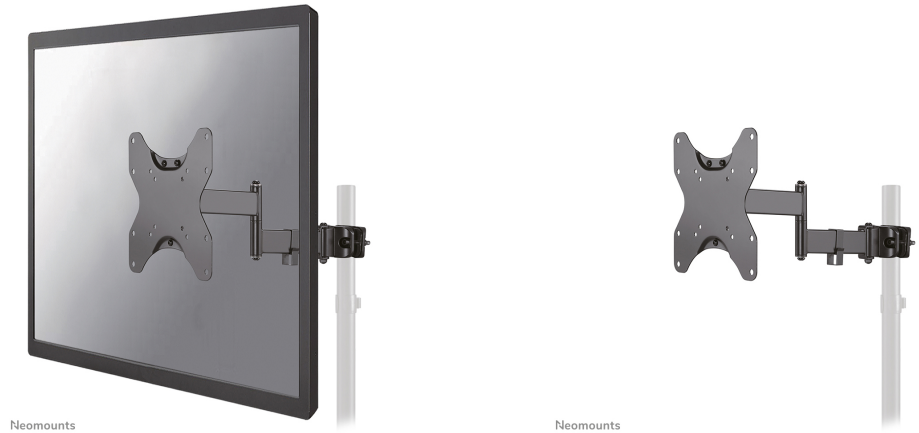

FL40-450BL12

SPECIFICATIONS

GENERAL

Min. screen size*	23
Max. screen size*	42
Min. weight	0
Max. weight	25
Screens	1
VESA maximum	200x200 mm
VESA minimum	75x75 mm

FUNCTIE

Type	Tilt Rotate Swivel Full motion
Depth adjustment	7,6-32,2 cm
Tilt (degrees)	+10°, -15°
Swivel (degrees)	180°
Height	22,6 cm
Width	22,6 cm
Depth	32,2 cm

NEOMOUNTS FL40-450BL12 TV POLE MOUNT 23-42" - DIAM. 28-50 MM - FULL MOTION

Neomounts FL40-450BL12 TV pole mount - 23-42" - max 25 kg - VESA 75x75-200x200 - suitable for Ø 28-50 mm - level adjustment - full motion - black

The Neomounts FL40-450BL12 is a full motion pole mount for flat screens up to 42" with a maximum weight capacity of 25 kg. The versatile tilt (25°) and swivel (180°) technology allows you to create the optimum viewing angle. The mount can be levelled for the perfect installation.

The FL40-450BL12 has a depth of 7,6-32,2 cm and is suitable for screens that meet VESA hole pattern 75x75 to 200x200 mm. The mount is equipped with a cable management system to secure and route any loose cables.