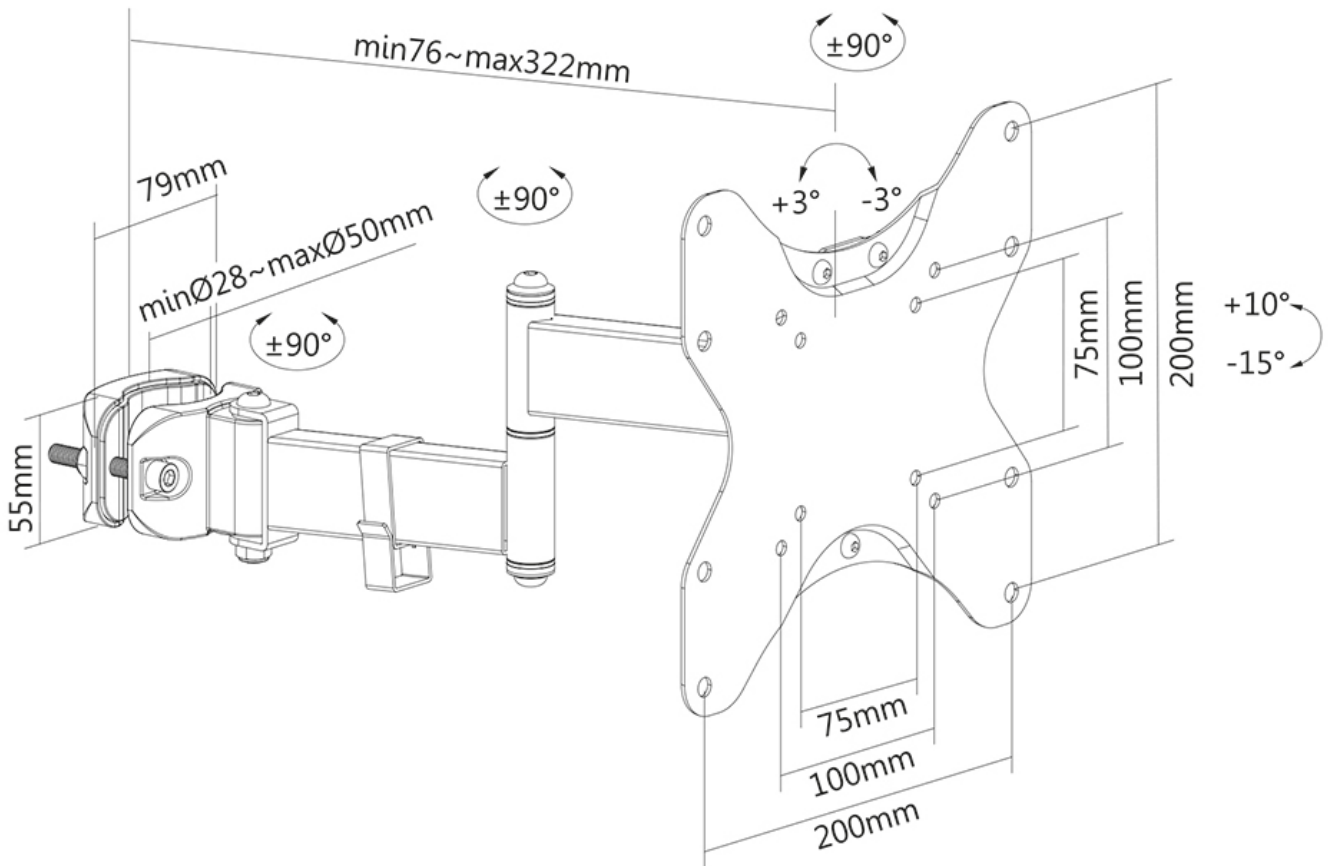

NEOMOUNTS FL40-450BL12 TV POLE MOUNT 23-42" - DIAM. 28-50 MM - FULL MOTION

Neomounts FL40-450BL12 TV pole mount - 23-42" - max 25 kg - VESA 75x75-200x200 - suitable for Ø 28-50 mm - level adjustment - full motion - black

The Neomounts FL40-450BL12 is a full motion pole mount for flat screens up to 42" with a maximum weight capacity of 25 kg. The versatile tilt (25°) and swivel (180°) technology allows you to create the optimum viewing angle. The mount can be levelled for the perfect installation.

The FL40-450BL12 has a depth of 7,6-32,2 cm and is suitable for screens that meet VESA hole pattern 75x75 to 200x200 mm. The mount is equipped with a cable management system to secure and route any loose cables.

FL40-450BL12

NEOMOUNTS FL40-450BL12 TV POLE MOUNT 23-42" - DIAM. 28-50 MM - FULL MOTION

Neomounts