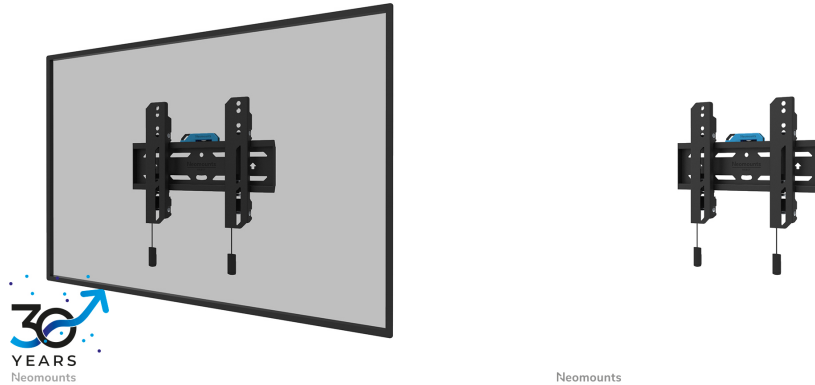

WL30S-850BL12

NEOMOUNTS WL30S-850BL12 TV MOUNT WALL 24-65" - FIXED - LOCKABLE - FAST INSTALLATION

SPECIFICATIONS

GENERAL

Min. screen size*	24
Max. screen size*	65
Max. weight	40
Screens	1
Distance to wall	3,3 cm
VESA maximum	200x200 mm
VESA minimum	50x50 mm

FUNCTIE

Type	Fixed
Height adjustment	2 cm
Lockable	Lockable - Security screw included
Height	22,5 cm
Width	28,3 cm
Depth	3,3 cm
Adjustment type	Micro adjustment

INFORMATION

Series	LEVEL 850
Color	Black
Main material	Steel
Warranty	5 year

Part of

[Click here](#)

Neomounts LEVEL-850 WL30S-850BL12 Fixed TV mount wall - 24-65" - max 40 kg - VESA 50x50-200x200 - d 3,3 cm - level adjustment - lockable (incl. security screw, excl. lock) - Rapid Install-model incl. fixing template - black

The Neomounts WL30S-850BL12 LEVEL is a fixed wall mount for flat screens up to 65" with a maximum weight capacity of 40 kg. Height and level adjustment is available for the perfect installation.

The LEVEL-850 wall mount has a depth of 3,3 cm and is suitable for screens that meet VESA hole pattern 50x50 to 200x200mm. It is possible to lock the wall mount using the included anti-theft screw or a padlock (not included).