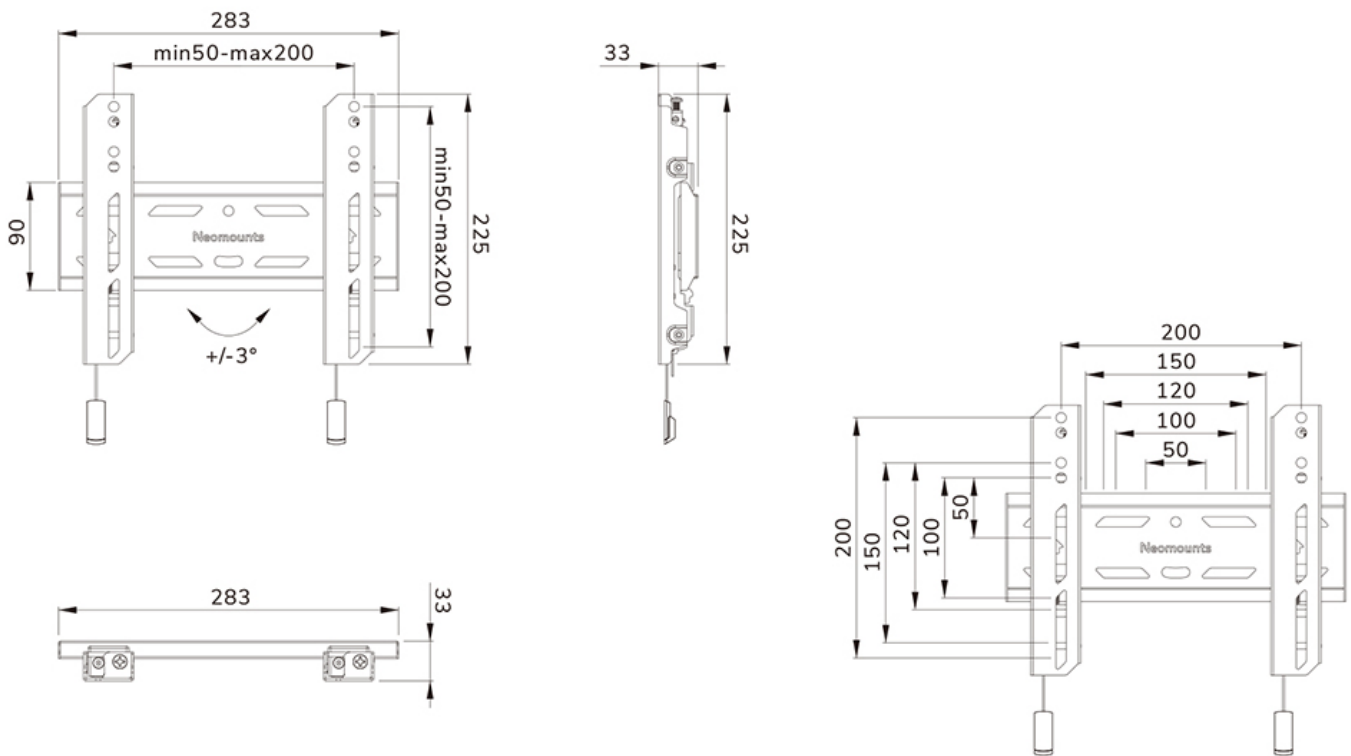

FUNCTIE

Type	Fixed
Height adjustment	2 cm
Lockable	Lockable - Security screw included
Height	22,5 cm
Width	28,3 cm
Depth	3,3 cm
Adjustment type	Micro adjustment

INFORMATION

Series	LEVEL 850
Color	Black
Main material	Steel
Warranty	5 year

Part of

[Click here](#)

Neomounts LEVEL-850 WL30S-850BL12 Fixed TV mount wall - 24-65" - max 40 kg - VESA 50x50-200x200 - d 3,3 cm - level adjustment - lockable (incl. security screw, excl. lock) - Rapid Install-model incl. fixing template - black

The Neomounts WL30S-850BL12 LEVEL is a fixed wall mount for flat screens up to 65" with a maximum weight capacity of 40 kg. Height and level adjustment is available for the perfect installation.

The LEVEL-850 wall mount has a depth of 3,3 cm and is suitable for screens that meet VESA hole pattern 50x50 to 200x200mm. It is possible to lock the wall mount using the included anti-theft screw or a padlock (not included).

WL30S-850BL12

NEOMOUNTS WL30S-850BL12 TV MOUNT WALL
24-65" - FIXED - LOCKABLE - FAST INSTALLATION

Neomounts

Measuring unit: mm