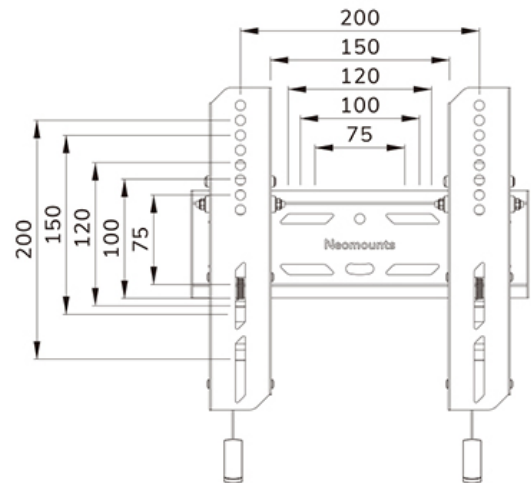

WL35S-850BL12

NEOMOUNTS WL35S-850BL12 TV MOUNT WALL
24-65" - TILTABLE - LOCKABLE - FAST
INSTALLATION

Neomounts

Measuring unit: mm