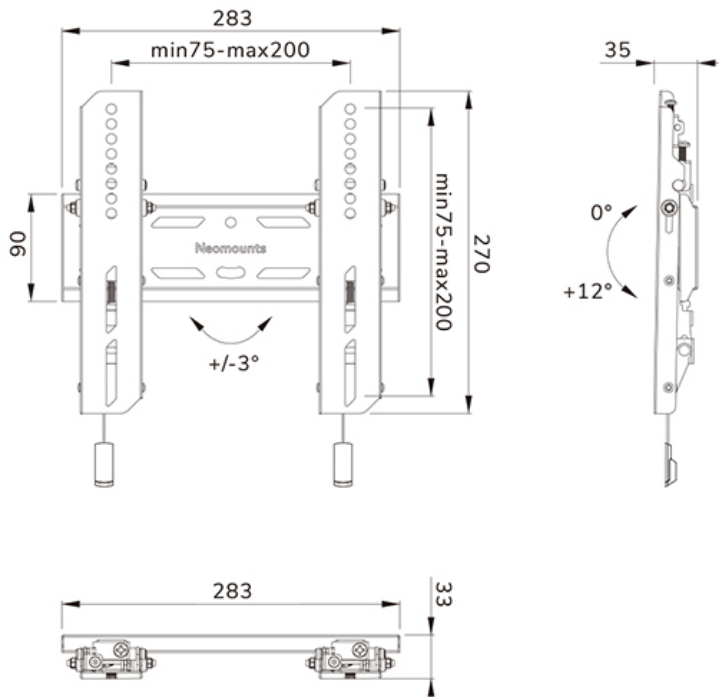

WL35S-850BL12

NEOMOUNTS WL35S-850BL12 TV MOUNT WALL
24-65" - TILTABLE - LOCKABLE - FAST
INSTALLATION

Neomounts

Measuring unit: mm