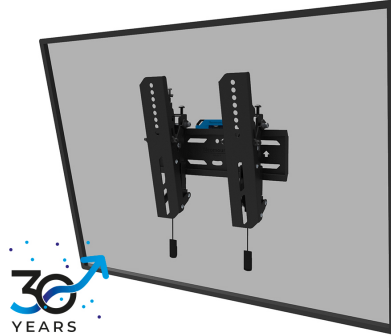

#### FUNCTIE

Type	Tilt
Height adjustment	2 cm
Lockable	Lockable - Security screw included
Tilt (degrees)	12°
Height	27 cm
Width	28,3 cm
Depth	3,5 cm
Adjustment type	Micro adjustment

Neomounts

**Neomounts LEVEL-850 WL35S-850BL12 Tilttable TV mount wall - 24-65" - max 40 kg - VESA 75x75-200x200 - d 3,5 cm - level adjustment - lockable (incl. security screw, excl. lock) - Rapid Install-model incl. fixing template - black**

The Neomounts WL35S-850BL12 LEVEL is a tilttable wall mount for flat screens up to 65" with a maximum weight capacity of 40 kg. The versatile tilt (12°) technology allows you to create the optimum viewing angle. Height and level adjustment is available for the perfect installation.

The LEVEL-850 wall mount has a depth of 3,5 cm and is suitable for screens that meet VESA hole pattern 75x75 to 200x200mm. It is possible to lock the wall mount using the included anti-theft screw or a padlock (not included).