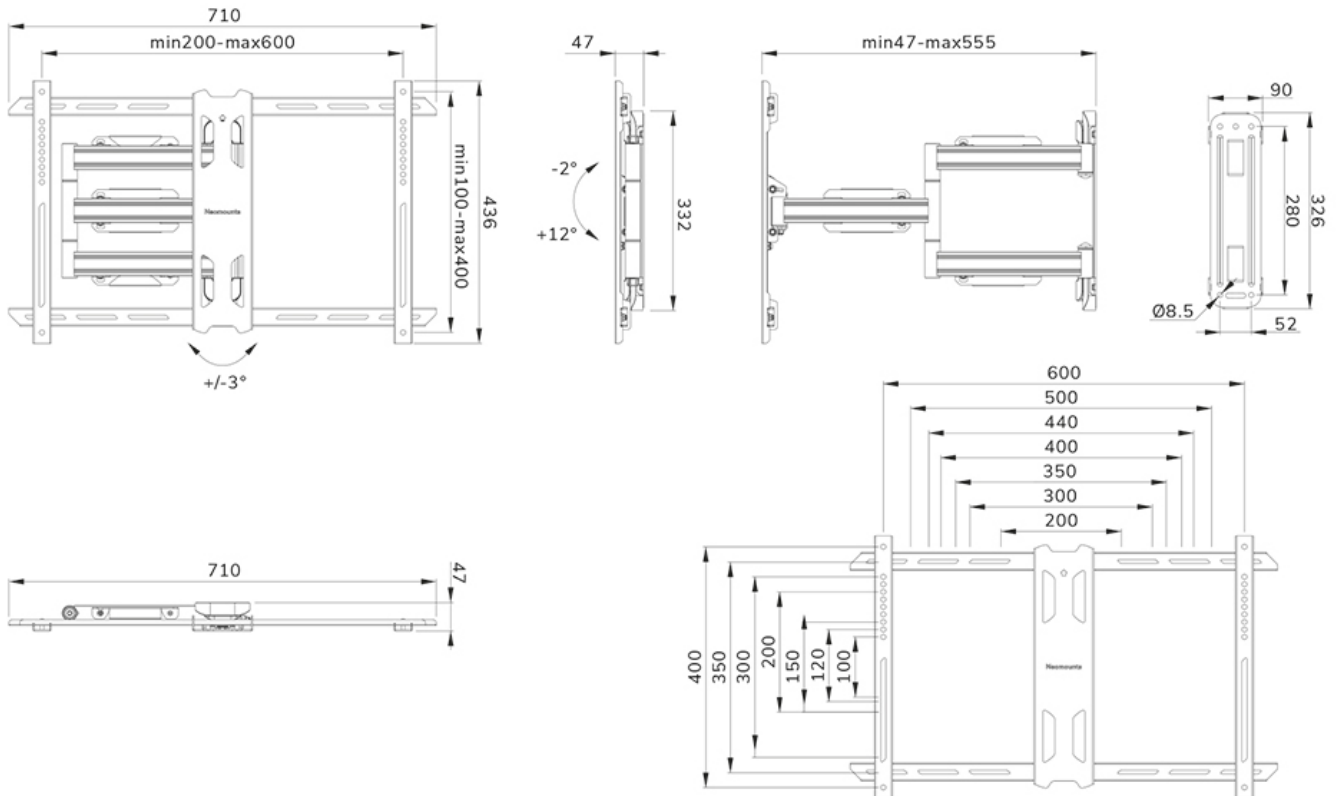

Part of

[Click here](#)

Neomounts

Neomounts

Neomounts LEVEL-850 WL40S-850BL16 Full motion TV mount wall - 40-70" - max 45 kg - VESA 200x100-600x400 - d 4,7-55,5 cm - level adjustment - Rapid Install-model incl. fixing template - black

The Neomounts WL40S-850BL16 LEVEL is a full motion wall mount for flat screens up to 70" with a maximum weight capacity of 45 kg. The versatile tilt (14°) and swivel (40°) technology allows you to create the optimum viewing angle. The mount can be levelled for the perfect installation.

The LEVEL-850 wall mount has a depth of 4,7-55,5 cm and is suitable for screens that meet VESA hole pattern 200x100 to 600x400mm.

The WL40S-850BL16 features a nifty Easy-release system, that allows you to attach the TV in a wink of an eye. A separate spirit level tool is included with the wall mount, as well as a fixing template, to ensure easy installation of the mount. The mount is equipped with high quality steel cable management, to secure any loose cables at the back of the screen.

WL40S-850BL16

NEOMOUNTS WL40S-850BL16 TV MOUNT WALL 40-70" - FULL MOTION - FAST INSTALLATION

Neomounts

Measuring unit: mm