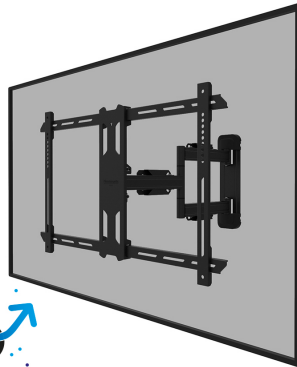

FUNCTIE

Type	Tilt Swivel Full motion
Lockable	Not lockable
Tilt (degrees)	+12°, -2°
Swivel (degrees)	+45°, -45°
Rotate (degrees)	+3°, -3°
Height	43,6 cm
Width	71 cm
Depth	4,7 cm

INFORMATION

Series	LEVEL 850
Color	Black
Main material	Steel
Warranty	5 year

Part of

[Click here](#)

Neomounts

Neomounts

Neomounts LEVEL-850 WL40S-850BL16 Full motion TV mount wall - 40-70" - max 45 kg - VESA 200x100-600x400 - d 4,7-55,5 cm - level adjustment - Rapid Install-model incl. fixing template - black

The Neomounts WL40S-850BL16 LEVEL is a full motion wall mount for flat screens up to 70" with a maximum weight capacity of 45 kg. The versatile tilt (14°) and swivel (40°) technology allows you to create the optimum viewing angle. The mount can be levelled for the perfect installation.

The LEVEL-850 wall mount has a depth of 4,7-55,5 cm and is suitable for screens that meet VESA hole pattern 200x100 to 600x400mm.

The WL40S-850BL16 features a nifty Easy-release system, that allows you to attach the TV in a wink of an eye. A separate spirit level tool is included with the wall mount, as well as a fixing template, to ensure easy installation of the mount. The mount is equipped with high quality steel cable management, to secure any loose cables at the back of the screen.