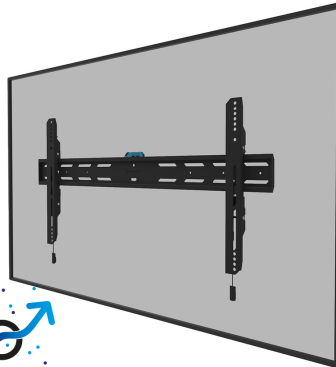

FUNCTIE

Type	Fixed
Height adjustment	2 cm
Lockable	Lockable - Security screw included
Height	42,5 cm
Width	88,4 cm
Depth	3,3 cm
Adjustment type	Micro adjustment

INFORMATION

Series	LEVEL 850
Color	Black
Main material	Steel
Warranty	5 year

Part of

[Click here](#)

Neomounts

Neomounts LEVEL-850 WL30S-850BL18 Fixed TV mount wall - 43-86" - max 60 kg - VESA 100x100-800x400 - d 3,3 cm - level adjustment - lockable (incl. security screw, excl. lock) - Rapid Install-model incl. fixing template - black

The Neomounts WL30S-850BL18 LEVEL is a fixed wall mount for flat screens up to 86" with a maximum weight capacity of 60 kg. Height and level adjustment is available for the perfect installation.

The LEVEL-850 wall mount has a depth of 3,3 cm and is suitable for screens that meet VESA hole pattern 100x100 to 800x400mm. It is possible to lock the wall mount using the included anti-theft screw or a padlock (not included).

The WL30S-850BL18 features a nifty magnetic pull & release system, that allows you to attach the TV in a wink of an eye and secure the TV in safe and solid manner. Afterwards, the pull & release straps can be easily hidden behind the screen by clicking the magnet to the mount. A separate spirit level tool is included with the wall mount, as well as a fixing template, to ensure easy installation of the mount.