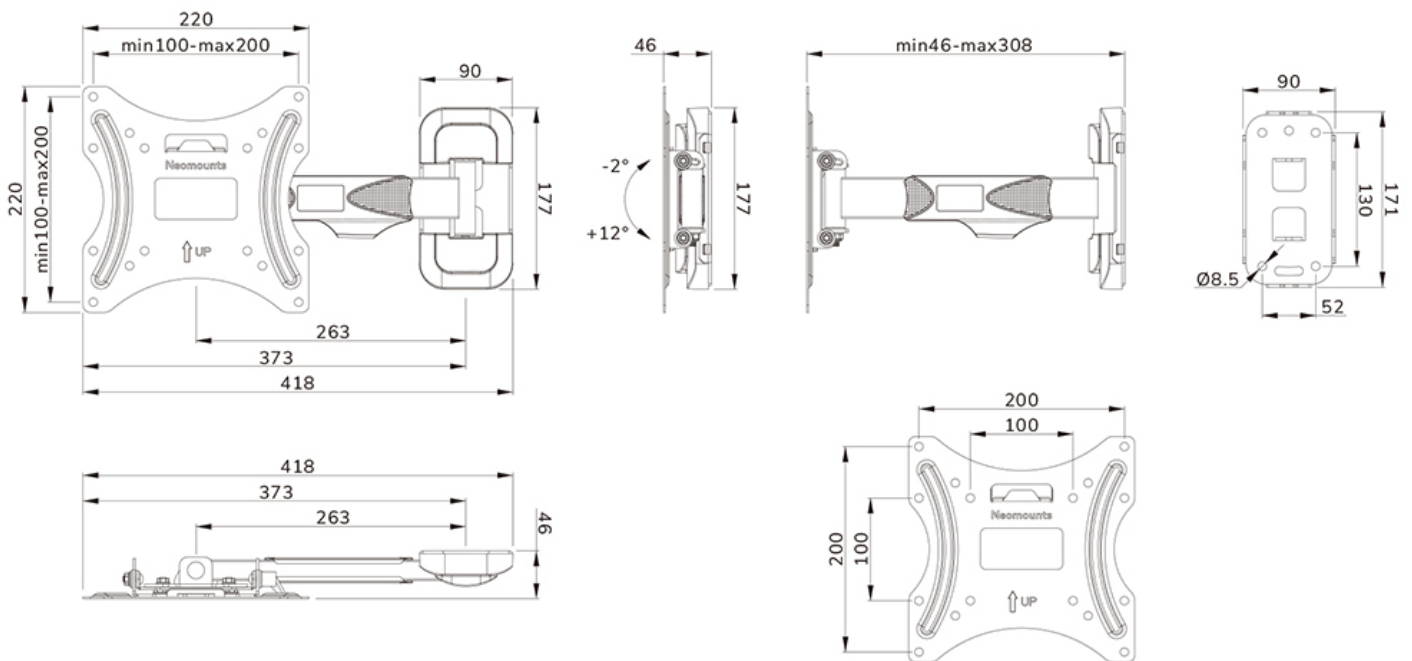

#### FUNCTIE

Type	Tilt Swivel Full motion
Lockable	Not lockable
Tilt (degrees)	+12°, -2°
Swivel (degrees)	30°
Rotate (degrees)	+3°, -3°
Height	22 cm
Width	22 cm
Depth	4,6 cm

### Neomounts LEVEL-550 WL40-540BL12 Full motion TV mount wall - 32-55" - max 35 kg - VESA 100x100-200x200 - d 4,6-30,8 cm - Easy Install-model - black

The Neomounts WL40-540BL12 LEVEL is a full motion wall mount for flat screens up to 55" with a maximum weight capacity of 35 kg. The versatile tilt (14°) and swivel (30°) technology allows you to create the optimum viewing angle. The mount can be levelled for the perfect installation.

The LEVEL-550 wall mount has a depth of 4,6-30,8 cm and is suitable for screens that meet VESA hole pattern 100x100 to 200x200 mm.

The WL40-540BL12 features a nifty Easy-release system, that allows you to attach the TV in a wink of an eye. The mount is equipped with cable management, to secure any loose cables on the back of the screen.

WL40-540BL12

NEOMOUNTS WL40-540BL12 TV MOUNT WALL 32-55" - FULL MOTION - EASY INSTALL

Neomounts

Measuring unit: mm