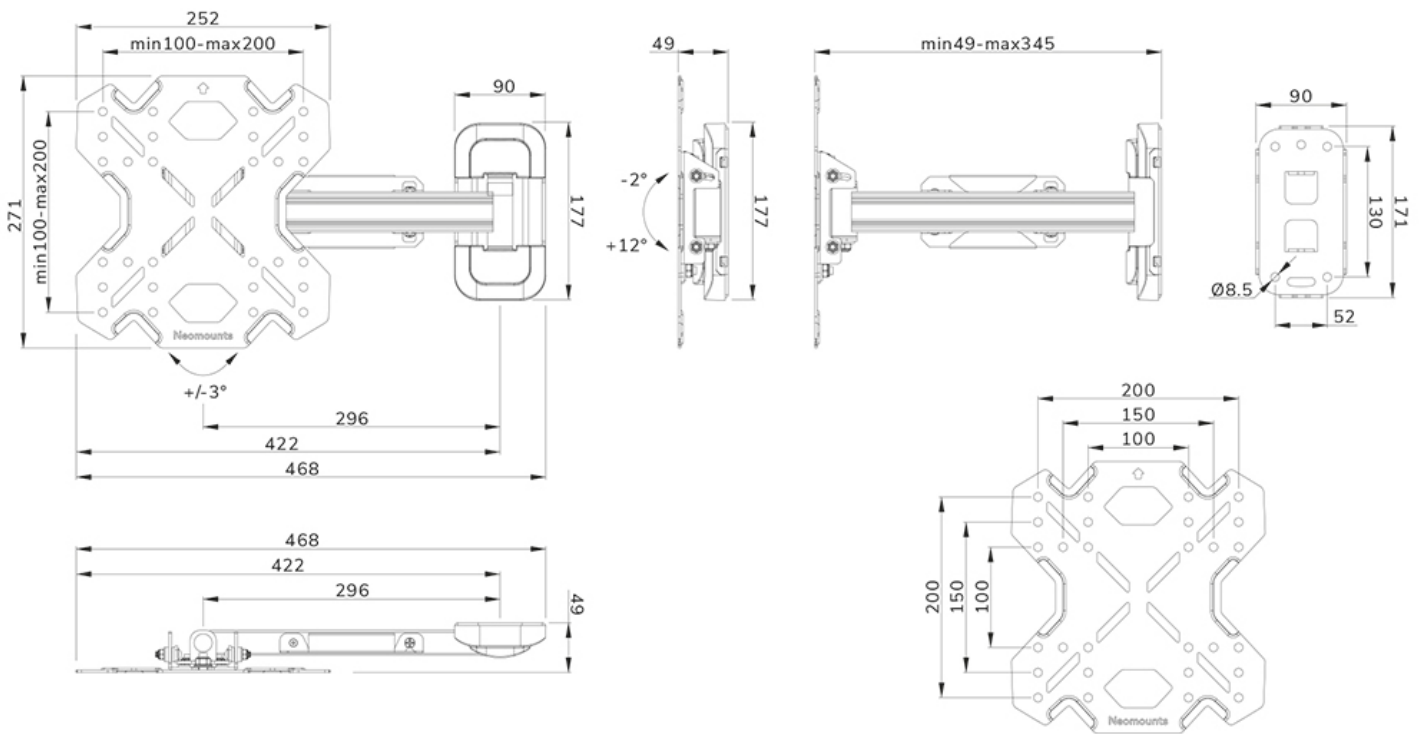

Neomounts

Neomounts

Neomounts LEVEL-850 WL40S-840BL12 Full motion TV mount wall - 32-55" - max 40 kg - VESA 100x100-200x200 - d 4,9-34,5 cm - level adjustment - Rapid Install-model incl. fixing template - black

The Neomounts WL40S-840BL12 LEVEL is a full motion wall mount for flat screens up to 55" with a maximum weight capacity of 40 kg. The versatile tilt (14°) and swivel (30°) technology allows you to create the optimum viewing angle. The mount can be levelled for the perfect installation.

The LEVEL-850 wall mount has a depth of 4,9-34,5 cm and is suitable for screens that meet VESA hole pattern 100x100 to 200x200mm.

The WL40S-840BL12 features a nifty Easy-release system, that allows you to attach the TV in a wink of an eye. A separate spirit level tool is included with the wall mount, as well as a fixing template, to ensure easy installation of the mount. The mount is equipped with high quality steel cable management, to secure any loose cables at the back of the screen.

WL40S-840BL12

NEOMOUNTS WL40S-840BL12 TV MOUNT WALL
32-55" - FULL MOTION - FAST INSTALLATION

Neomounts

Measuring unit: mm