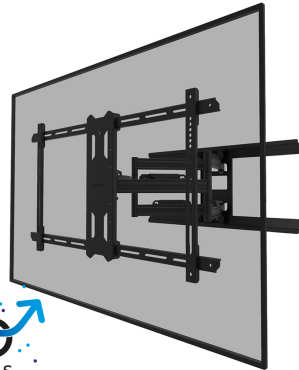

FUNCTIE

Type	Tilt Swivel Full motion
Lockable	Not lockable
Tilt (degrees)	+15°, -3°
Swivel (degrees)	35°
Rotate (degrees)	+3°, -3°
Height	43,6 cm
Width	85 cm
Depth	5 cm

INFORMATION

Series	LEVEL 850
Color	Black
Main material	Steel
Warranty	5 year

Part of

[Click here](#)

Neomounts

Neomounts LEVEL-850 WL40S-850BL18 Full motion TV mount wall - 43-86" - max 60 kg - VESA 200x100-800x400 - d 5-61 cm - level adjustment - Rapid Install-model incl. fixing template - black

The Neomounts WL40S-850BL18 LEVEL is a full motion wall mount for flat screens up to 86" with a maximum weight capacity of 60 kg. The versatile tilt (18°) and swivel (35°) technology allows you to create the optimum viewing angle. The mount can be levelled for the perfect installation.

The LEVEL-850 wall mount has a depth of 5-61 cm and is suitable for screens that meet VESA hole pattern 200x100 to 800x400mm.

The WL40S-850BL18 features a nifty Easy-release system, that allows you to attach the TV in a wink of an eye. A separate spirit level tool is included with the wall mount, as well as a fixing template, to ensure easy installation of the mount. The mount is equipped with high quality steel cable management, to secure any loose cables at the back of the screen.