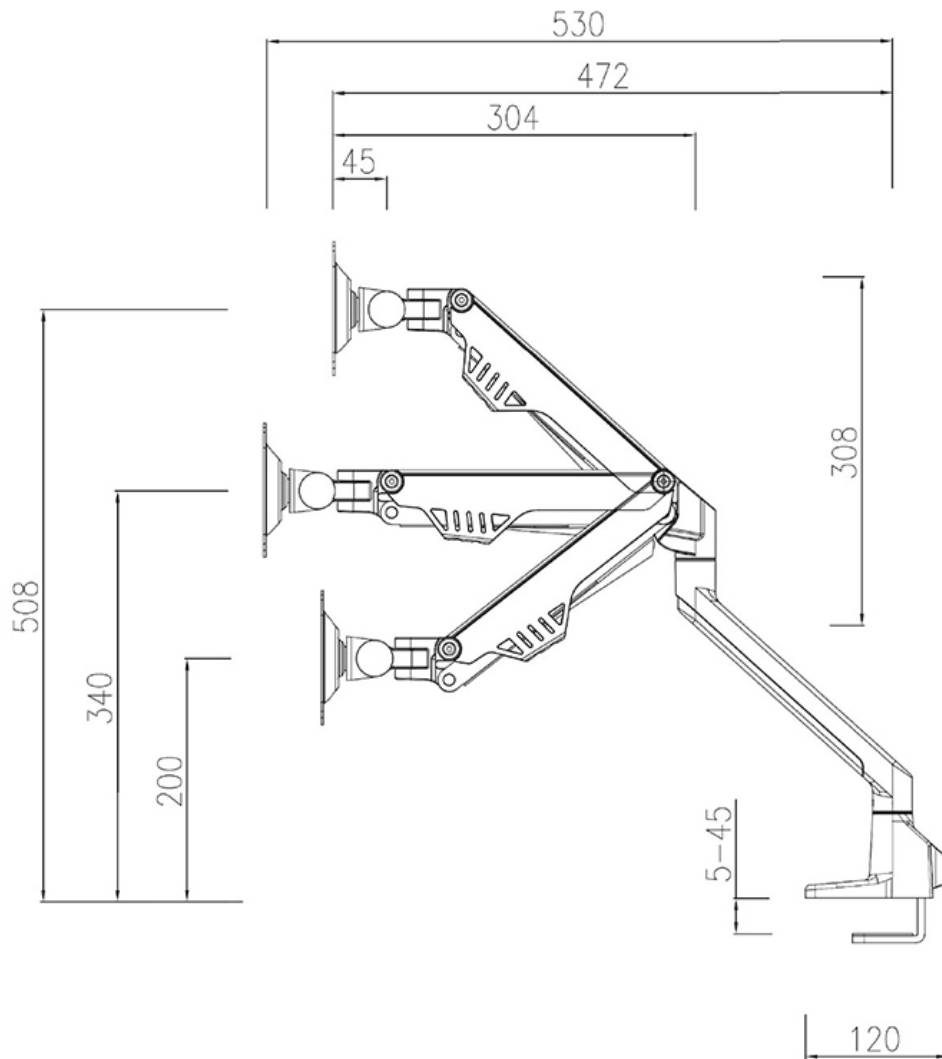

FPMA-D750DWHITE2

NEOMOUNTS FPMA-D750DWHITE2 MONITOR ARM
10-32" - GAS SPRING - TOPFIX - 180°-STOP

Neomounts

Measuring unit: mm