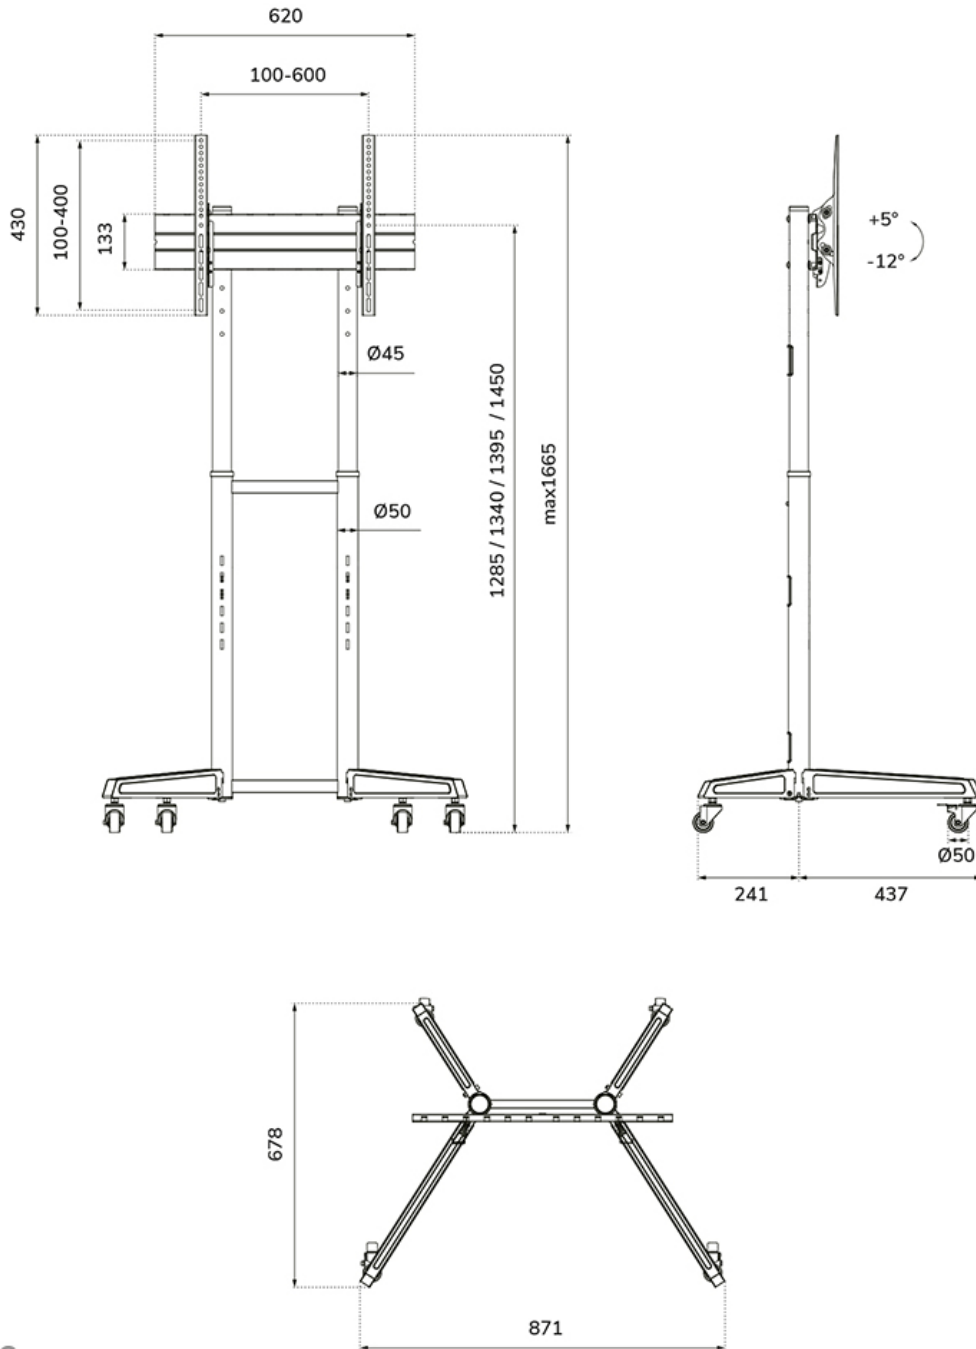

FL50-540BL1

SPECIFICATIONS

GENERAL

Min. screen size*	37
Max. screen size*	70
Min. weight	0
Max. weight	50
Screens	1
VESA maximum	600x400 mm
VESA minimum	100x100 mm

FUNCTIE

Height adjustment	128,5-145 cm
Tilt (degrees)	+5°, -12°
Height	166,5 cm
Width	87,1 cm
Depth	67,8 cm
Adjustment type	Manual

Part of

[Click here](#)

NEOMOUNTS FL50-540BL1 TV TROLLEY 37-70"

Neomounts FL50-540BL1 TV trolley - 37-70" - max 50 kg - manual h 128,5-145 cm - VESA 100x100-600x400 - black

The Neomounts FL50-540BL1 is a mobile floor stand for flat screens up to 70" with a maximum weight capacity of 50 kg. The floor stand has four height settings and a tilt option (17°) to create the optimum viewing angle.

The trolley features four solid castor wheels -of which two with brake- that allow you to use the floor stand wherever you like. A clever cable management system conceals and routes cables from mount to flat screen.

The FL50-540BL1 is compactly packed for optimized transportation and storage.

FL50-540BL1

NEOMOUNTS FL50-540BL1 TV TROLLEY 37-70"

Neomounts