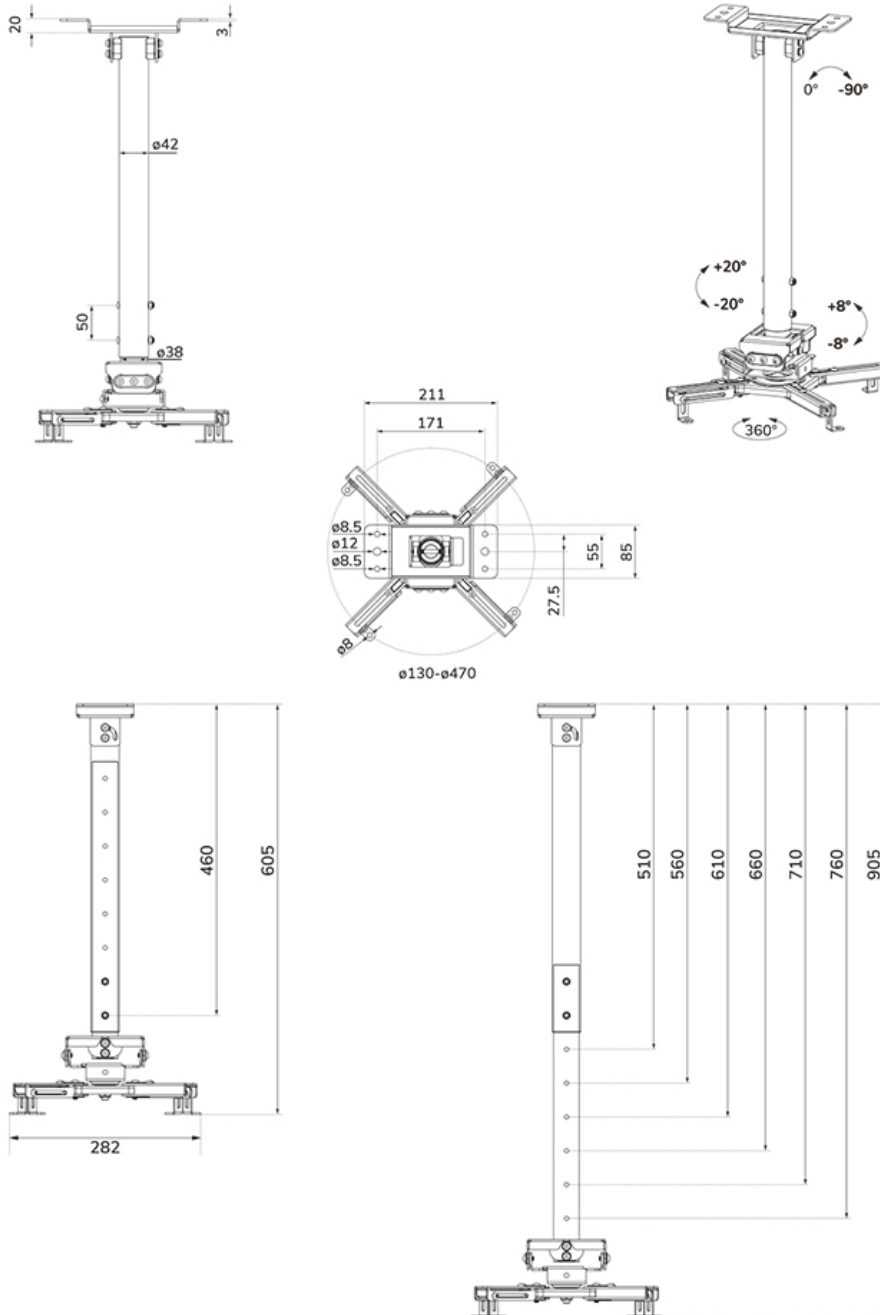

CL25-540BL1

NEOMOUNTS CL25-540BL1 BEAMER CEILING MOUNT - H 60,5-90,5 CM - EASY-INSTALL - FULL MOTION

Neomounts

Measuring unit: mm