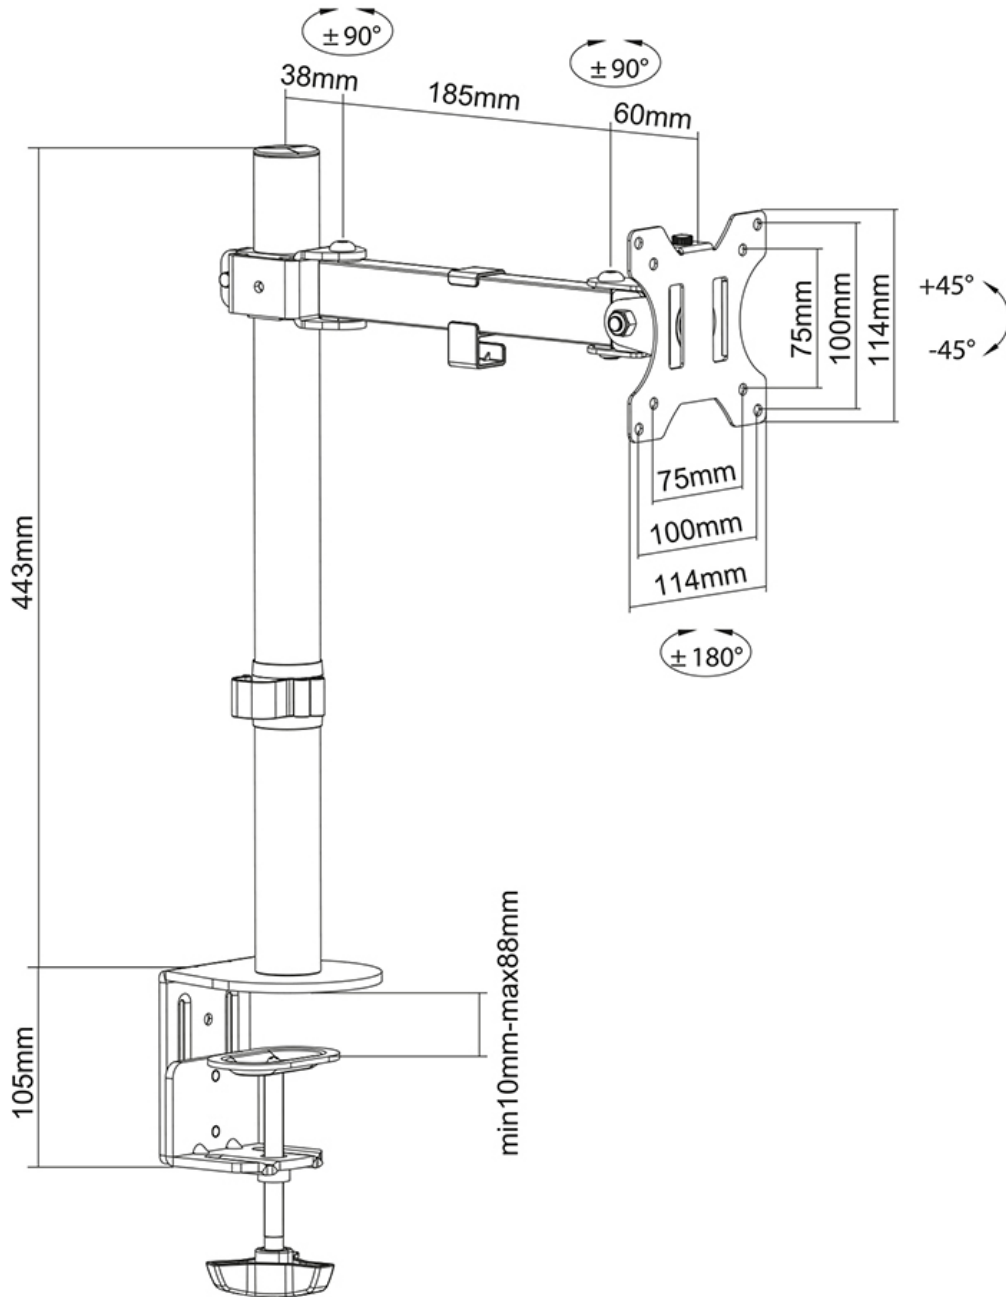

FPMA-D540BLACK

NEOMOUNTS FPMA-D540BLACK MONITOR ARM
13-32"

Neomounts