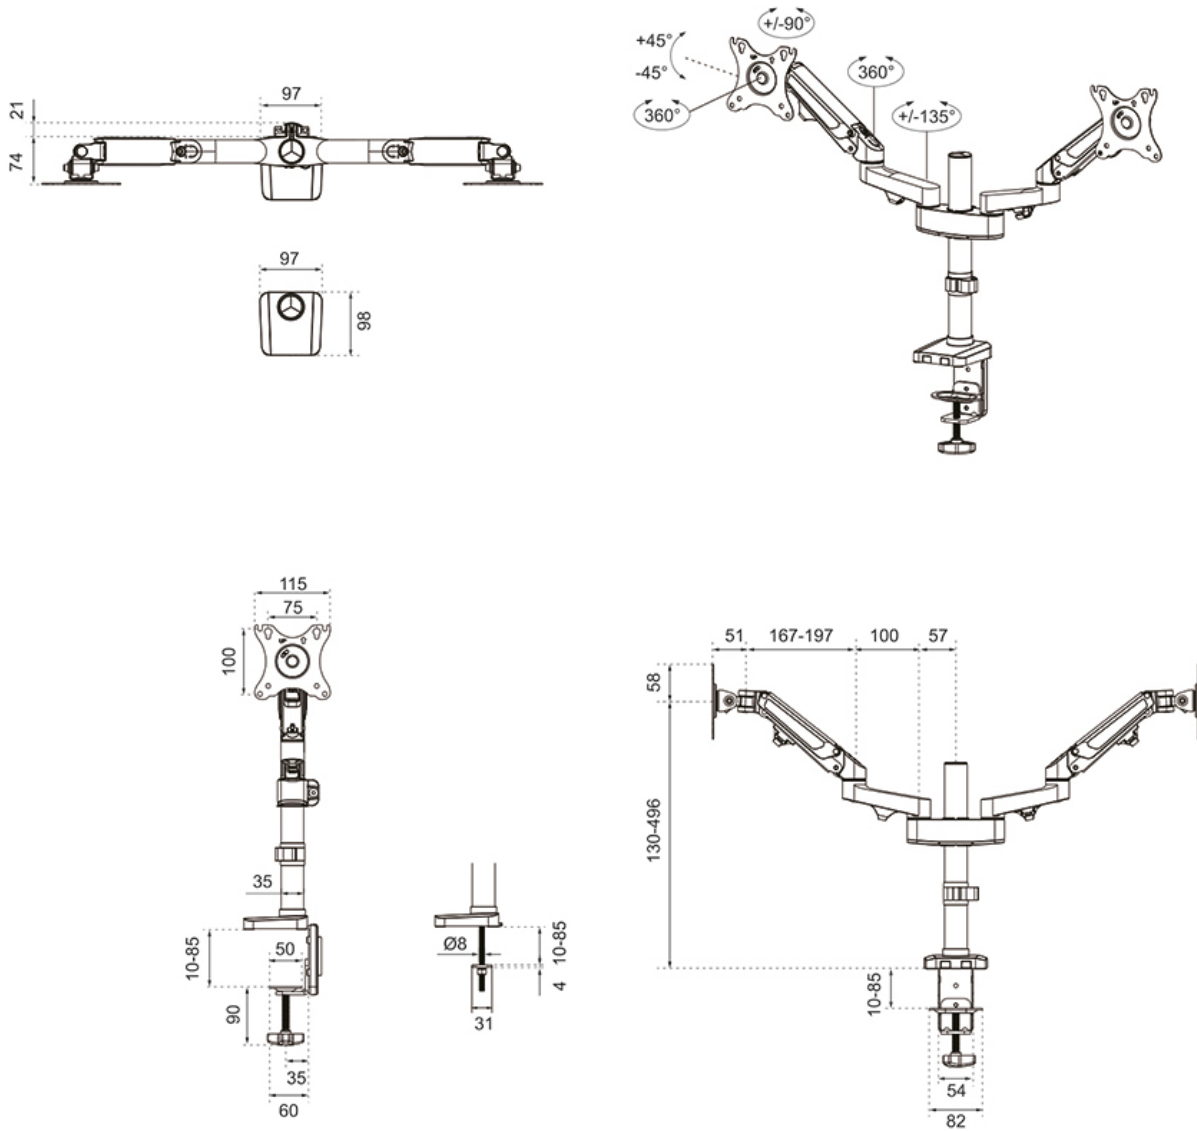

DS70-750BL2

NEOMOUNTS DS70-750BL2 MONITOR ARM 17-27" - GAS SPRING

Neomounts

Measuring unit: mm