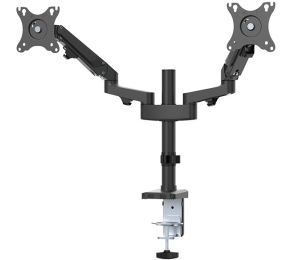

#### FUNCTIE

Type	Full motion
Height adjustment	7,3-48,1 cm
Width adjustment	0-82,5 cm
Depth adjustment	0-37,8 cm
Tilt (degrees)	+45°, -45°
Swivel (degrees)	+90°, -90°
Rotate (degrees)	+180°, -180°
Height	67,9 cm
Width	82,5 cm
Depth	44 cm
Adjustment type	Gas spring

## NEOMOUNTS DS70-750BL2 MONITOR ARM 17-27" - GAS SPRING

Neomounts

Neomounts

### Neomounts DS70-750BL2 Dual monitor arm - 17-27" - 2-7 kg/screen - gas spring - black

The Neomounts DS70-750BL2 is a full motion desk mount for two flat screens up to 27" with a maximum weight capacity of 7 kg per screen. The versatile tilt (90°), rotate (360°) and swivel (180°) technology allows the mount to change to any viewing angle to fully benefit from the capabilities of your screens. Additionally, the mount features gas spring height adjustment (7,3-48,1 cm) and depth adjustment (0-37,8 cm), to create the perfect working position.

The DS70-750BL2 is suitable for screens that meet VESA hole pattern 75x75 or 100x100mm. Unused hole patterns can be covered using one of Neomounts VESA adapter plates. The DS70-750BL2 is equipped with an Easy-release VESA system for easy installation and comes with both desk clamp and grommet.